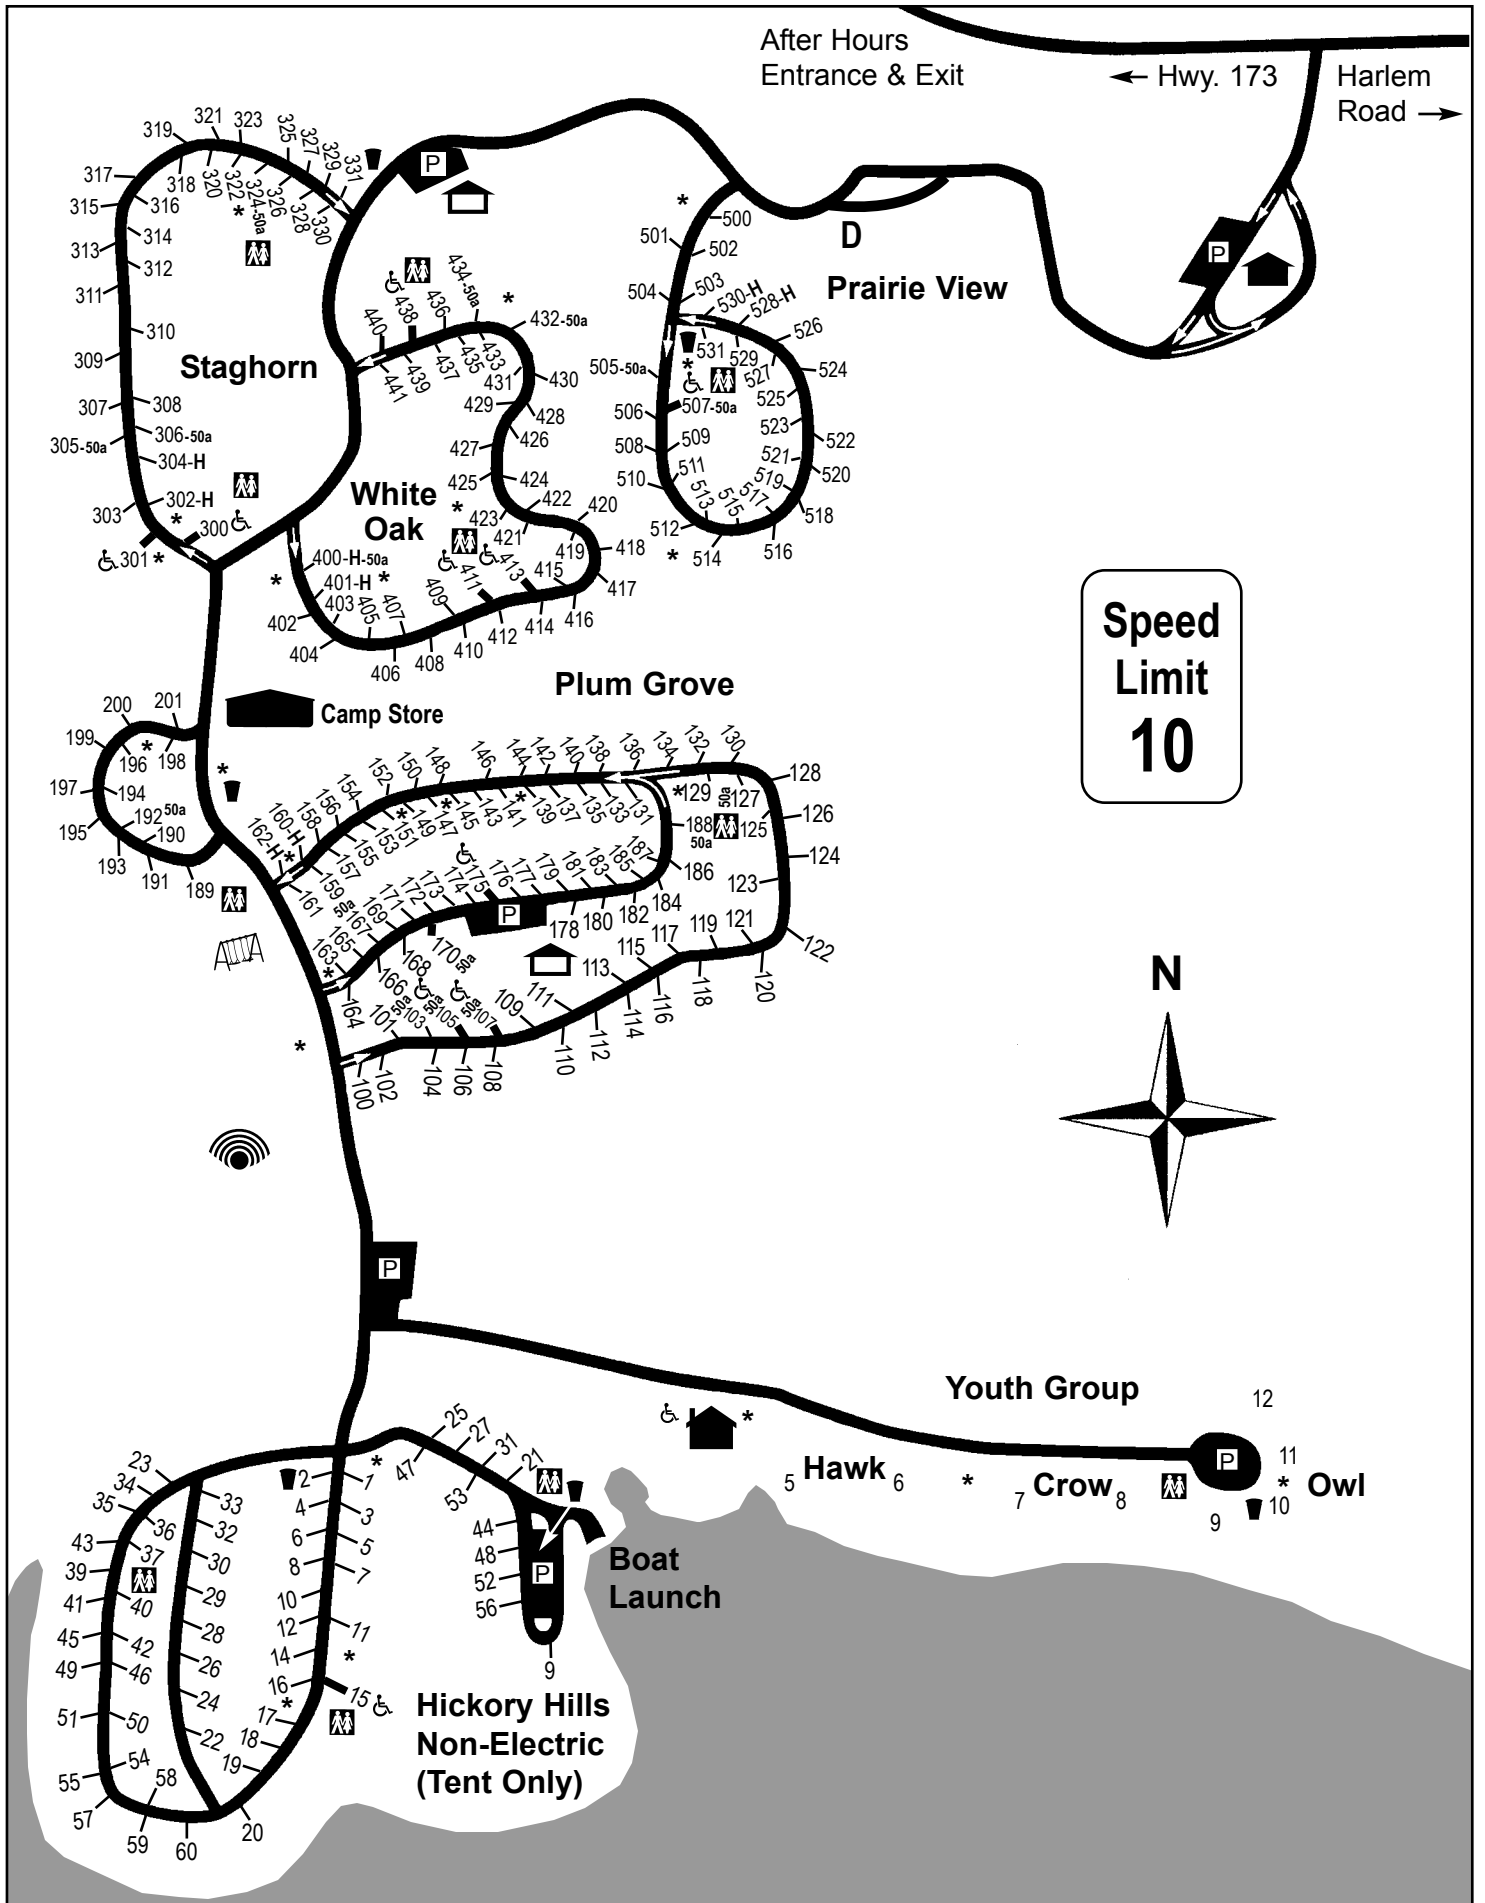

# ROCK CUT STATE PARK Campground Map

7318 Harlem Road • Loves Park, IL 61111 • 815.885.3311

### CAMPGROUND LEGEND

- |   |  |  |   |
|---|--|--|---|
|  Amphitheater    |  Dump Station               |  Outhouse   |  Shower          |
|  Cabin           |  Handicap Accessible        |  Parking    |  Trash/Recycling |
|  Campground Host |  Information/Permit Station |  Playground |  * Water Hydrant |
|  Camp Store      |  |  |   |