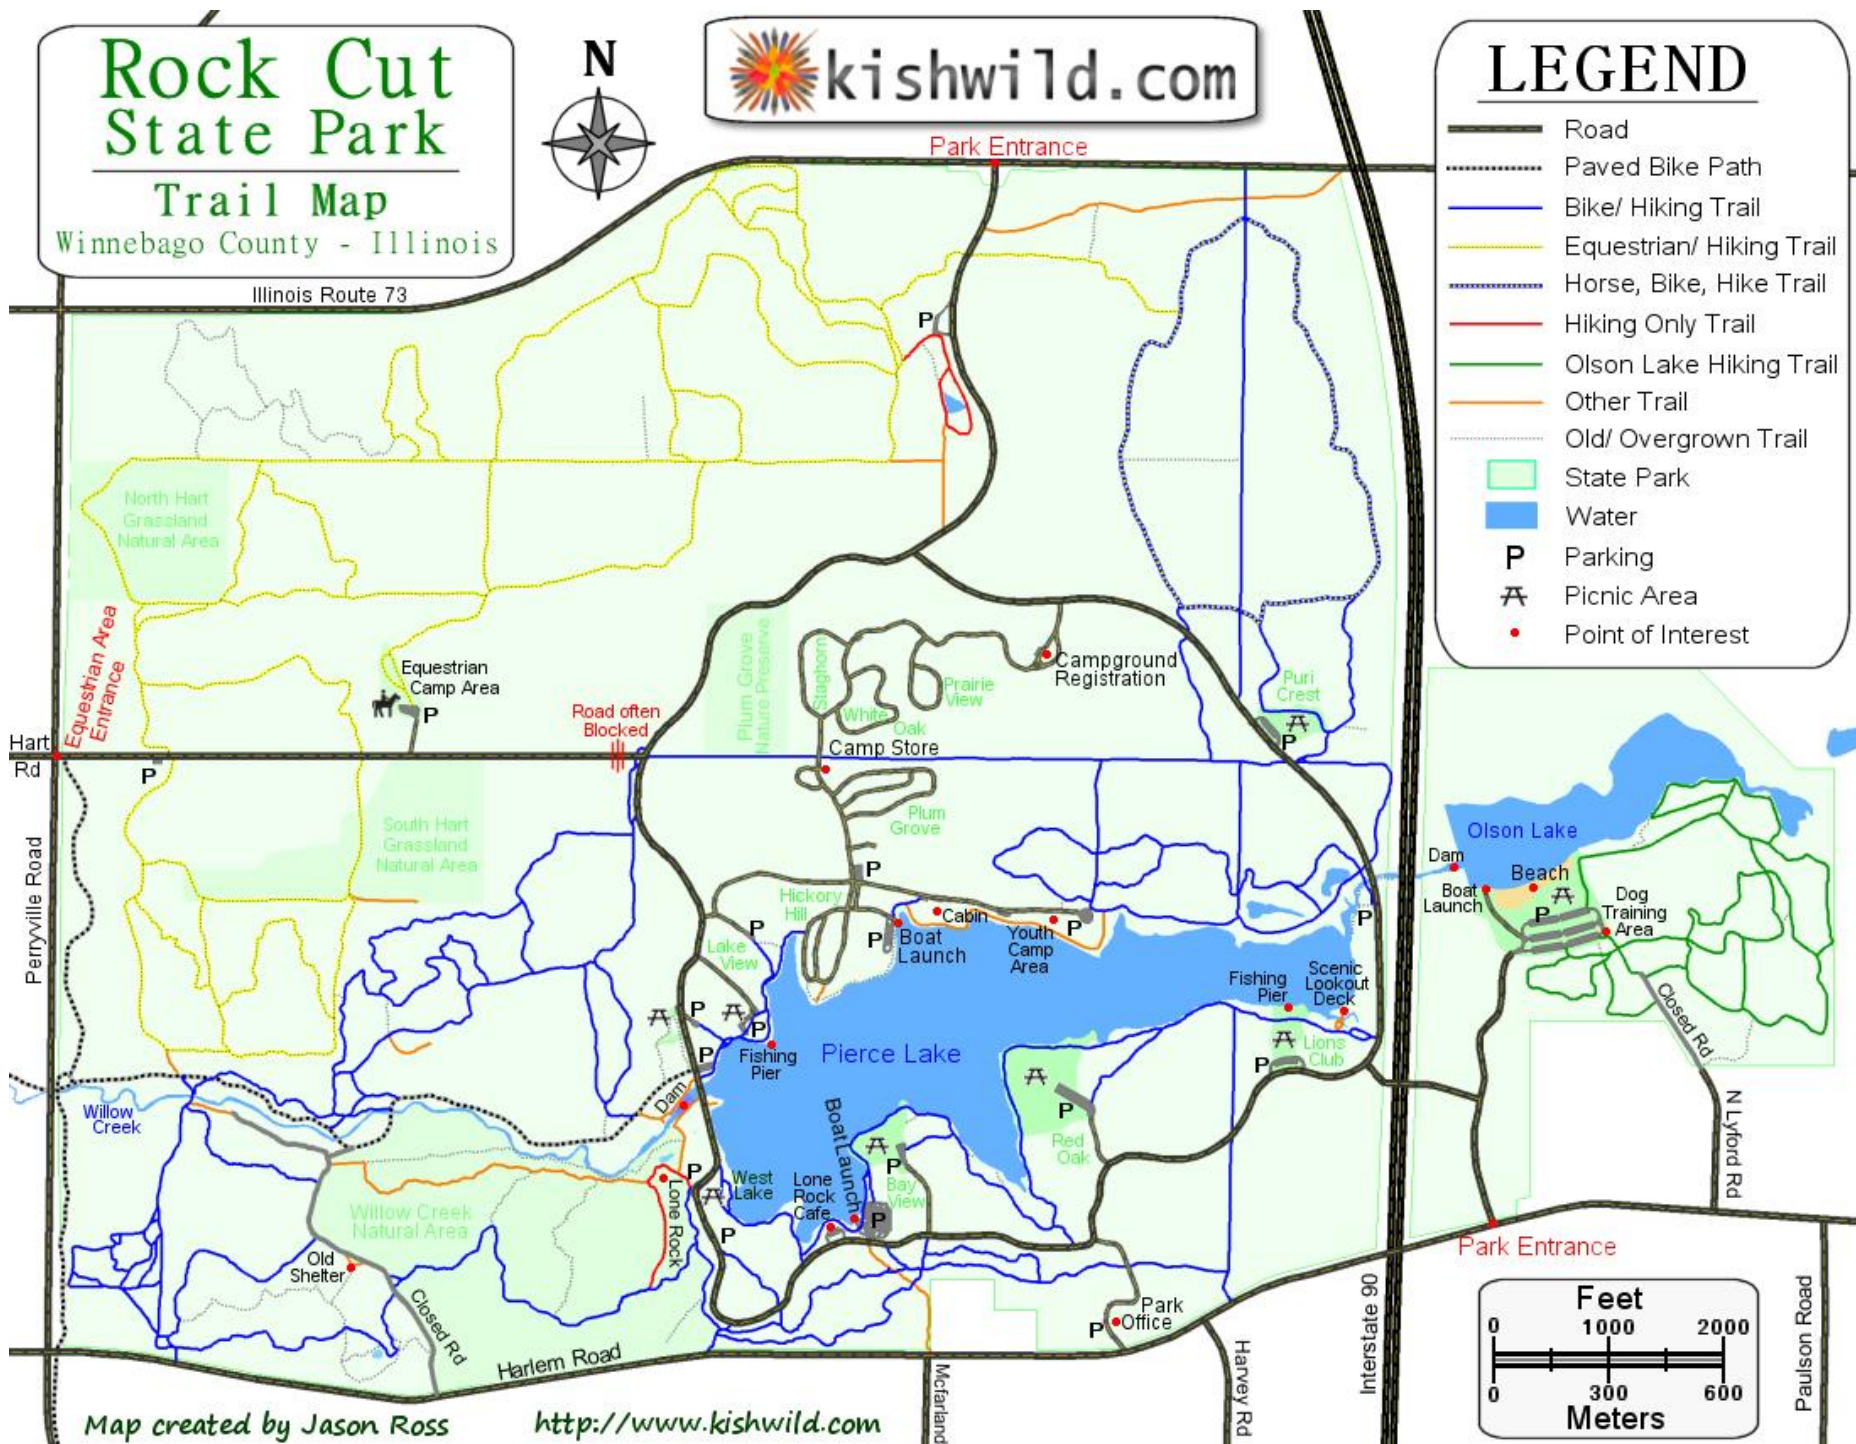

# Rock Cut State Park

## Trail Map

Winnebago County - Illinois

kishwild.com

### LEGEND

- Road
- Paved Bike Path
- Bike/ Hiking Trail
- Equestrian/ Hiking Trail
- Horse, Bike, Hike Trail
- Hiking Only Trail
- Olson Lake Hiking Trail
- Other Trail
- Old/ Overgrown Trail
- State Park
- Water
- P Parking
- ⌘ Picnic Area
- Point of Interest

Map created by Jason Ross

<http://www.kishwild.com>